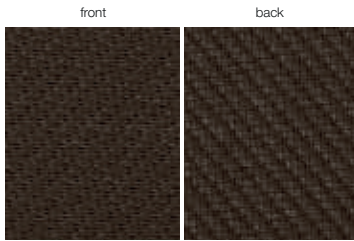

Het beste tussen u en de zon!

Screeendoeken
Copaco Sergé 1

WWW.BYMICHEL.NL

**Screens that
reflect & absorb
solar energy
outside the house.
Meet OUT.**

Serge 1%

Colours & references

Serge 1% 002002 white | white

Serge 1% 008008 linen | linen

Serge 1% 002007 white | pearl grey

Serge 1% 007007 pearl grey | pearl grey

Serge 1% 001002 grey | white

Serge 1% 001001 grey | grey

GLASSFIBRE

OF = 1%

Serge 1% 011011 bronze | bronze

Serge 1% 010010 charcoal | charcoal

Serge 1% 001010 grey | charcoal

Serge 1%	190 cm	270 cm
	002002 white white	•
008008 linen linen		•
002007 white pearl grey	•	•
007007 pearl grey pearl grey	•	•
001002 grey white	•	•
001001 grey grey	•	•
011011 bronze bronze		•
010010 charcoal charcoal	•	•
001010 grey charcoal	•	•

A stylized silhouette of a horse's head and neck, facing right. The silhouette is white and set against a background of a sunset or sunrise over a field. The sun is a bright yellow starburst in the upper right, casting a warm glow. The sky is a gradient of orange and yellow, and the field below is a darker orange. The entire image is framed by a dark teal arch at the top and a solid orange band at the bottom.