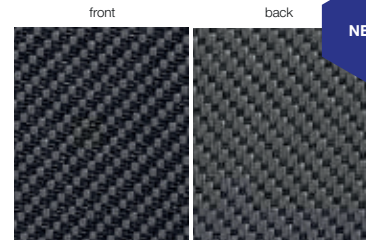

Het beste tussen u en de zon!

Screeendoeken
Copaco Sergé 1

WWW.BYMICHEL.NL

**Screens that
reflect & absorb
solar energy
outside the house.
Meet OUT.**

Serge 1%

Colours & references

Serge 1% 002002 white | white

Serge 1% 008008 linen | linen

Serge 1% 002007 white | pearl grey

Serge 1% 007007 pearl grey | pearl grey

Serge 1% 001002 grey | white

Serge 1% 001001 grey | grey

GLASSFIBRE

OF = 1%

Serge 1% 011011 bronze | bronze

Serge 1% 010010 charcoal | charcoal

Serge 1% 001010 grey | charcoal

Serge 1%	190 cm	270 cm
	002002 white white	•
008008 linen linen		•
002007 white pearl grey	•	•
007007 pearl grey pearl grey	•	•
001002 grey white	•	•
001001 grey grey	•	•
011011 bronze bronze		•
010010 charcoal charcoal	•	•
001010 grey charcoal	•	•

A stylized silhouette of a horse's head and neck, facing right. The silhouette is white and set against a background of a sunset or sunrise over a field. The sun is a bright yellow starburst in the upper right, casting a warm glow. The sky is a gradient of orange and yellow, and the field below is a darker orange. The entire image is framed by a dark teal arch at the top and a solid orange band at the bottom.