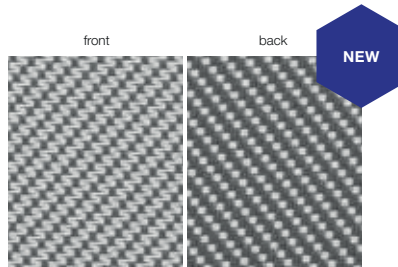

Het beste tussen u en de zon!

Screeendoeken
Copaco Sergé 1

WWW.BYMICHEL.NL

**Screens that
reflect & absorb
solar energy
outside the house.
Meet OUT.**

Serge 1%

Colours & references

Serge 1% 002002 white | white

Serge 1% 008008 linen | linen

Serge 1% 002007 white | pearl grey

Serge 1% 007007 pearl grey | pearl grey

Serge 1% 001002 grey | white

Serge 1% 001001 grey | grey

GLASSFIBRE

OF = 1%

Serge 1% 011011 bronze | bronze

Serge 1% 010010 charcoal | charcoal

Serge 1% 001010 grey | charcoal

Serge 1%	190 cm	270 cm
	002002 white white	•
008008 linen linen		•
002007 white pearl grey	•	•
007007 pearl grey pearl grey	•	•
001002 grey white	•	•
001001 grey grey	•	•
011011 bronze bronze		•
010010 charcoal charcoal	•	•
001010 grey charcoal	•	•

A stylized silhouette of a horse's head and neck, facing right. The silhouette is white and set against a background of a sunset or sunrise over a field. The sun is a bright yellow starburst in the upper right, casting a warm glow. The sky is a gradient of orange and yellow, and the field below is a darker orange. The entire image is framed by a dark teal arch at the top and a solid orange band at the bottom.