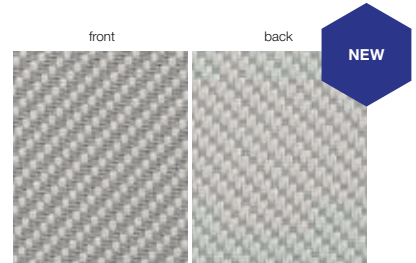

Het beste tussen u en de zon!

Screeendoeken
Copaco Sergé 1

WWW.BYMICHEL.NL

**Screens that
reflect & absorb
solar energy
outside the house.
Meet OUT.**

Serge 1%

Colours & references

Serge 1% 002002 white | white

Serge 1% 008008 linen | linen

Serge 1% 002007 white | pearl grey

Serge 1% 007007 pearl grey | pearl grey

Serge 1% 001002 grey | white

Serge 1% 001001 grey | grey

GLASSFIBRE

OF = 1%

Serge 1% 011011 bronze | bronze

Serge 1% 010010 charcoal | charcoal

Serge 1% 001010 grey | charcoal

Serge 1%	190 cm	270 cm
	002002 white white	•
008008 linen linen		•
002007 white pearl grey	•	•
007007 pearl grey pearl grey	•	•
001002 grey white	•	•
001001 grey grey	•	•
011011 bronze bronze		•
010010 charcoal charcoal	•	•
001010 grey charcoal	•	•

A stylized silhouette of a horse's head and neck, facing right. The silhouette is white and set against a background of a sunset or sunrise over a field. The sun is a bright yellow starburst in the upper right, casting a warm glow. The sky is a gradient of orange and yellow, and the field below is a darker orange. The entire image is framed by a dark teal arch at the top and a solid orange band at the bottom.